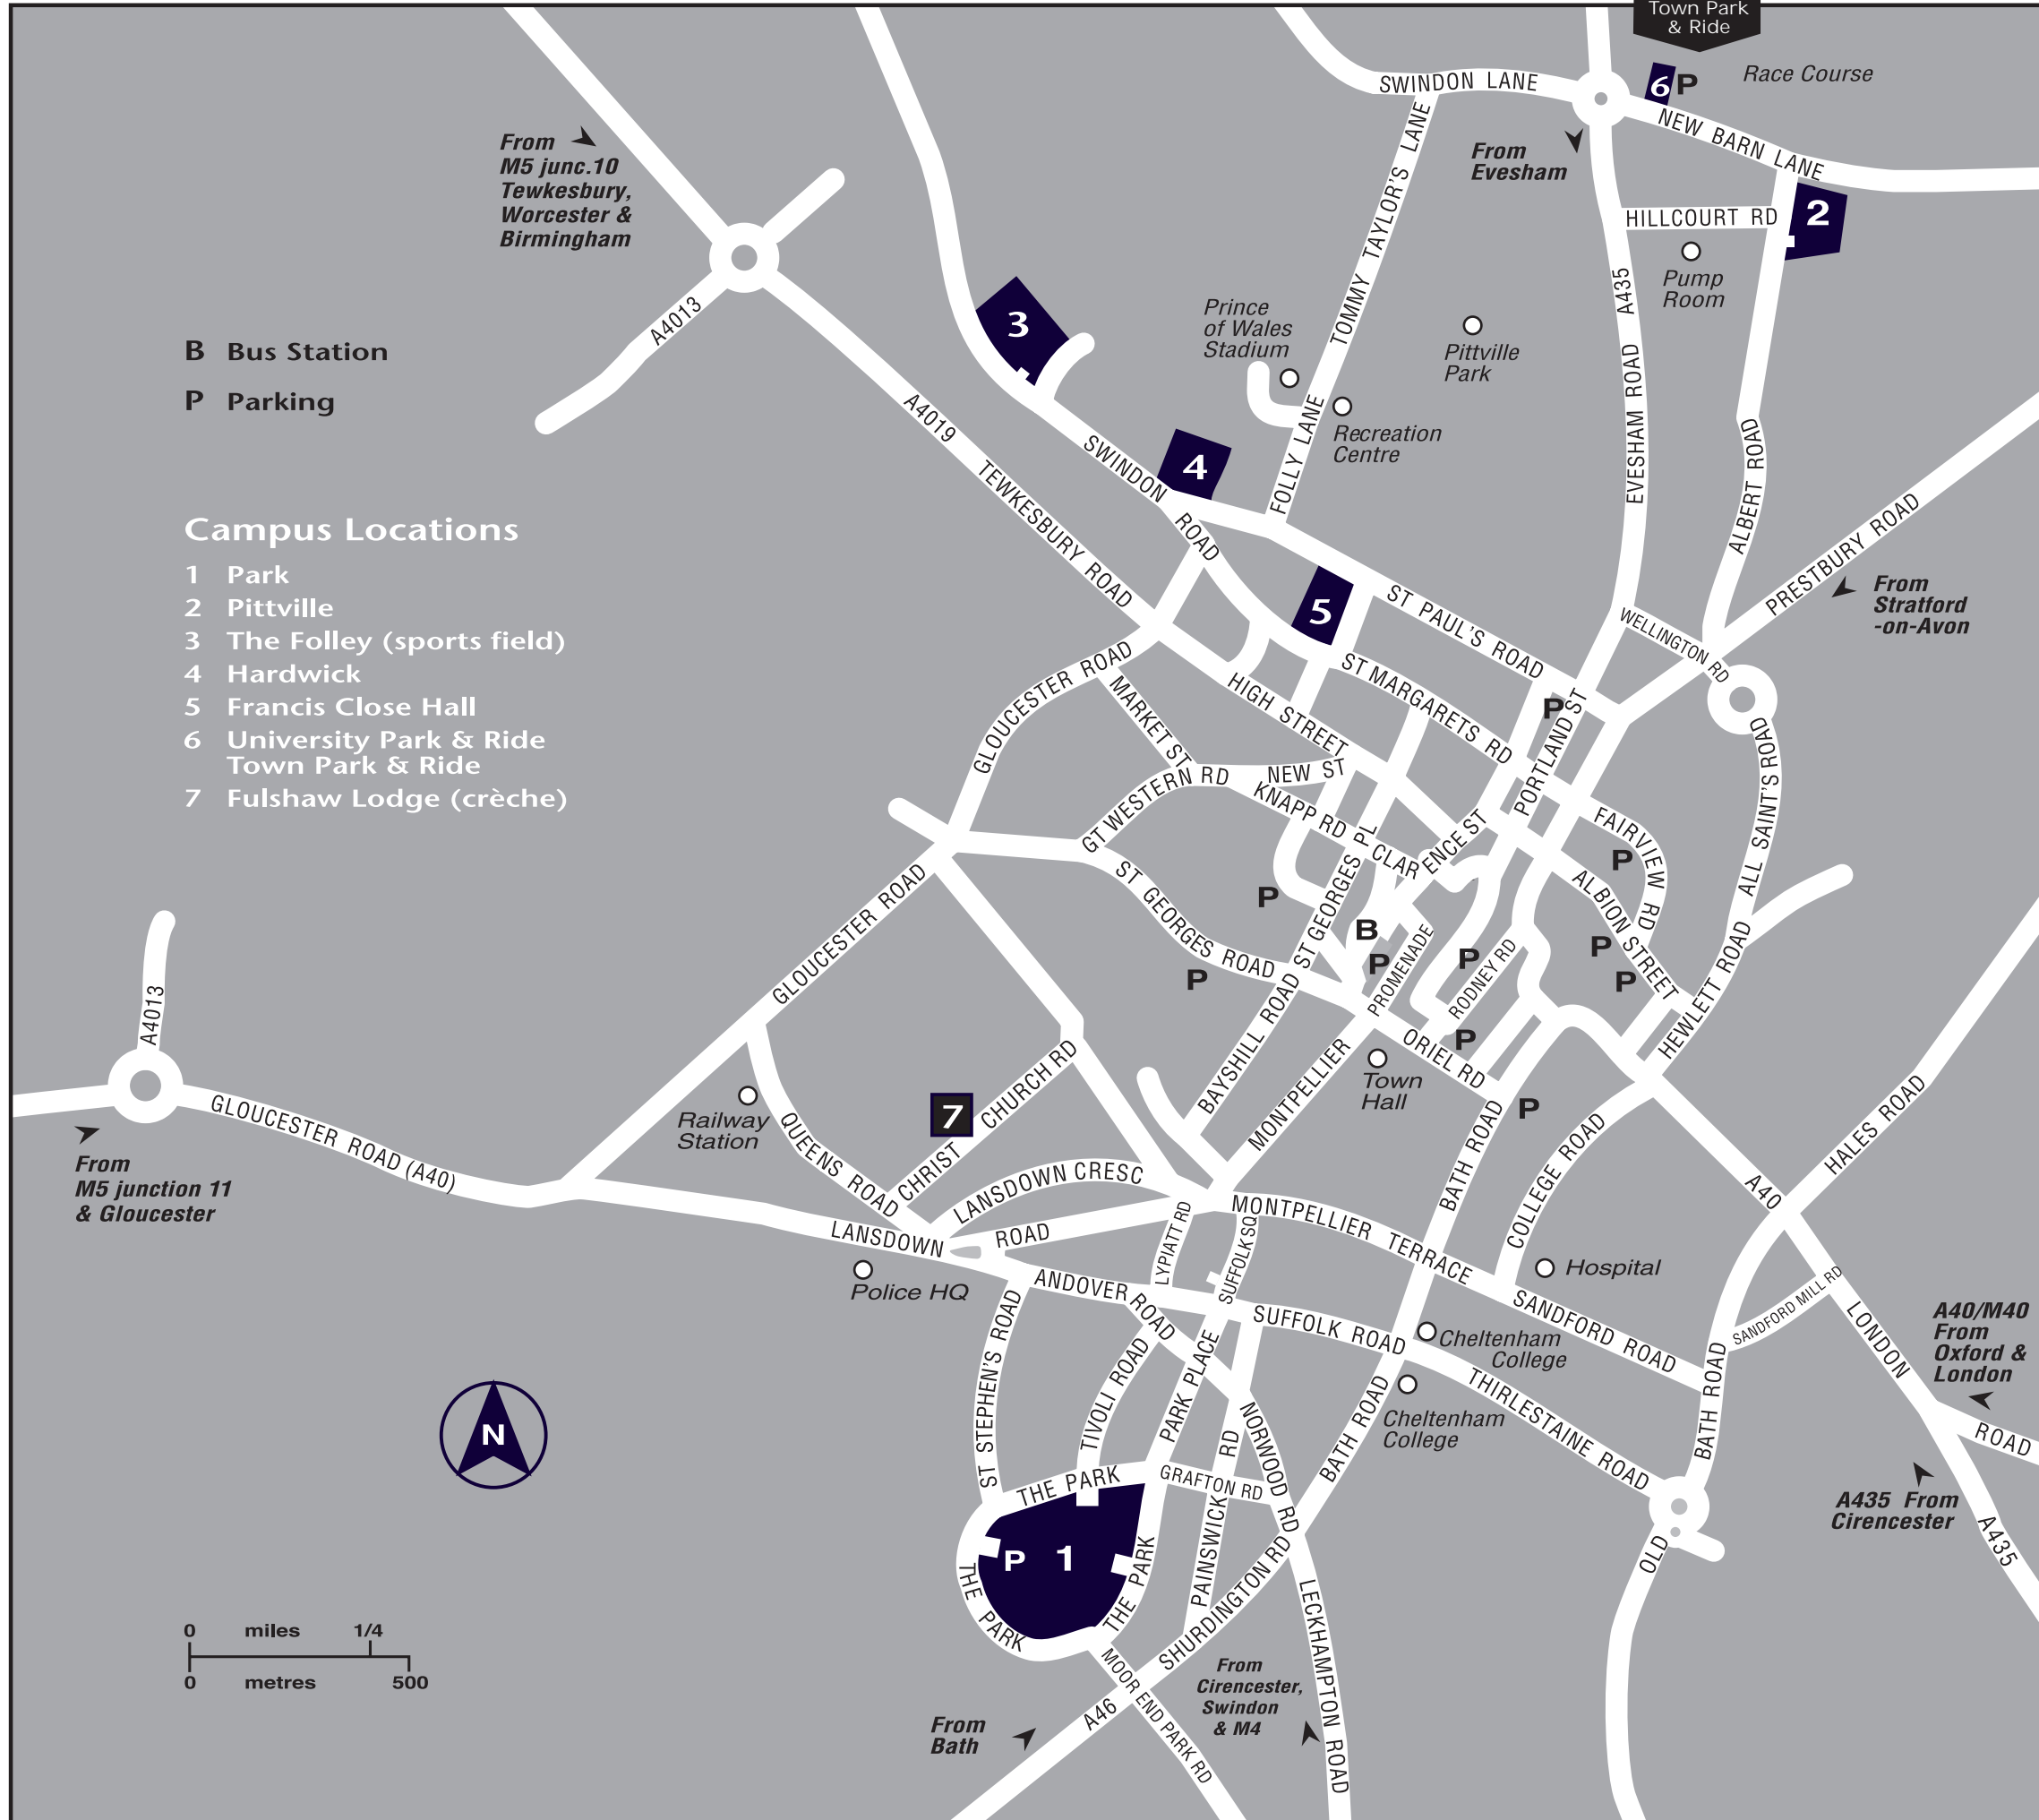

**CAMPUS LOCATIONS
Cheltenham**

B Bus Station
P Parking

Campus Locations

- 1 Park
- 2 Pittville
- 3 The Folley (sports field)
- 4 Hardwick
- 5 Francis Close Hall
- 6 University Park & Ride
Town Park & Ride
- 7 Fulshaw Lodge (crèche)